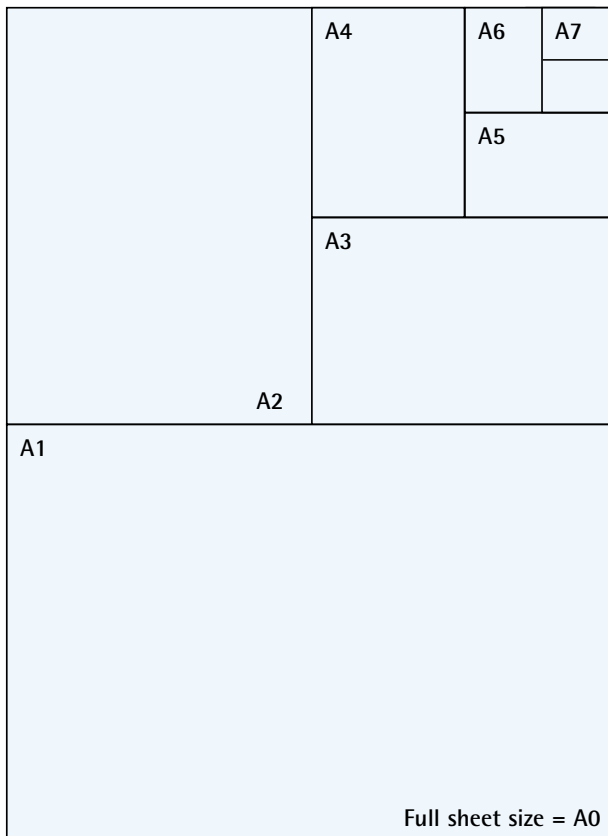

International paper and envelope sizes

A Series General Printing

Sizes	Millimetres	Inches
A0	841 x 1189	33 ¹ / ₈ x 46 ³ / ₄
A1	594 x 841	23 ³ / ₈ x 33 ¹ / ₈
A2	420 x 594	16 ¹ / ₂ x 23 ³ / ₈
A3	297 x 420	11 ³ / ₄ x 16 ¹ / ₂
A4	210 x 297	8 ¹ / ₄ x 11 ³ / ₄
A5	148 x 210	5 ⁷ / ₈ x 8 ¹ / ₄
A6	105 x 148	4 ¹ / ₈ x 5 ⁷ / ₈
A7	74 x 105	2 ⁷ / ₈ x 4 ¹ / ₈
A8	52 x 74	2 x 2 ⁷ / ₈
A9	37 x 52	1 ¹ / ₂ x 2
A10	26 x 37	1 x 1 ¹ / ₂
RA0	860 x 1220	33 ⁷ / ₈ x 48 ¹ / ₈
RA1	610 x 860	24 ¹ / ₈ x 33 ⁷ / ₈
RA2	430 x 610	16 ⁷ / ₈ x 24
SRA0	900 x 1280	35 ¹ / ₂ x 50 ³ / ₈
SRA1	640 x 900	25 ¹ / ₄ x 35 ³ / ₈
SRA2	450 x 640	17 ³ / ₄ x 25 ¹ / ₄

B Series General Printing

Sizes	Millimetres	Inches
B0	1000 x 1414	39 ³ / ₈ x 55 ⁵ / ₈
B1	707 x 1000	27 ⁷ / ₈ x 39 ³ / ₈
B2	500 x 707	19 ⁵ / ₈ x 27 ⁷ / ₈
B3	353 x 500	13 ⁷ / ₈ x 19 ⁵ / ₈
B4	250 x 353	9 ⁷ / ₈ x 13 ⁷ / ₈
B5	176 x 250	6 ⁷ / ₈ x 9 ⁷ / ₈
B6	125 x 176	5 x 7
B7	88 x 125	3 ¹ / ₂ x 5
B8	62 x 88	2 ¹ / ₂ x 3 ¹ / ₂
B9	44 x 62	1 ³ / ₄ x 2 ¹ / ₂
B10	31 x 44	1 ¹ / ₄ x 1 ³ / ₄

Traditional British Sizes

of Printing Papers

Name	Inches
Crown	15 x 20
Large Post	16 ¹ / ₂ x 21
Demy	17 ¹ / ₂ x 22 ¹ / ₂
Medium	18 x 23
Royal	20 x 25
Super Royal	20 ¹ / ₂ x 27 ¹ / ₂
Double Crown	20 x 30
Postal	22 ¹ / ₂ x 28 ¹ / ₂
Elephant	23 x 28
Imperial	22 x 30
Double Large Post	21 x 33
Double Demy	22 ¹ / ₂ x 35
Double Medium	23 x 36
Quad Foolscap	27 x 34
Double Royal	25 x 40
Quad Crown	30 x 40
Quad Demy	35 x 45
Quad Medium	36 x 46
Quad Royal	40 x 50
Quad Double Crown	40 x 60

US Conversion Table

Sizes	Millimetres	Inches (approx.)
US Letter	215.9 x 279.4	11 x 8 ¹ / ₂
US Legal	215.9 x 355.6	14 x 8 ¹ / ₂

DUMMY GUIDELINES

1. Please give final dimensions of dummy
2. Portrait: Spine is longer dimension
3. Landscape: Spine is shorter dimension
4. Please give cover specification and text specification separately