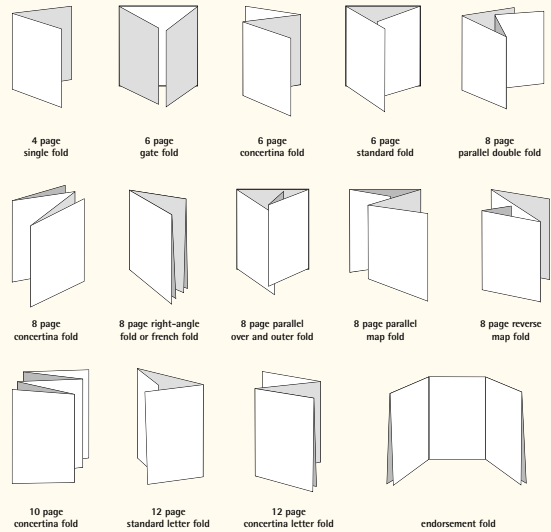

B Series General Printing

Sizes	Millimetres	Inches
B0	1000 x 1414	39 ³ / ₈ x 55 ⁵ / ₈
B1	707 x 1000	27 ⁷ / ₈ x 39 ³ / ₈
B2	500 x 707	19 ⁵ / ₈ x 27 ⁷ / ₈
B3	353 x 500	13 ⁷ / ₈ x 19 ⁵ / ₈
B4	250 x 353	9 ⁷ / ₈ x 13 ⁷ / ₈
B5	176 x 250	6 ⁷ / ₈ x 9 ⁷ / ₈
B6	125 x 176	5 x 7
B7	88 x 125	3 ¹ / ₂ x 5
B8	62 x 88	2 ¹ / ₂ x 3 ¹ / ₂
B9	44 x 62	1 ³ / ₄ x 2 ¹ / ₂
B10	31 x 44	1 ¹ / ₄ x 1 ³ / ₄

C Series Envelopes

Sizes	Millimetres	Inches
C0	917 x 1297	36 ¹ / ₈ x 51
C1	648 x 917	25 ¹ / ₂ x 36 ¹ / ₈
C2	458 x 648	18 x 25 ¹ / ₂
C3	324 x 458	12 ³ / ₄ x 18
C4	229 x 324	9 x 12 ³ / ₄
C5	162 x 229	6 ³ / ₈ x 9
C6	114 x 162	4 ¹ / ₂ x 6 ³ / ₈
C7/6	81 x 162	3 ¹ / ₄ x 6 ³ / ₈
C7	81 x 114	3 ¹ / ₄ x 4 ¹ / ₂
C8	57 x 81	2 ¹ / ₄ x 3 ¹ / ₄
DL	110 x 220	4 ³ / ₄ x 8 ⁵ / ₈

Traditional British Sizes

of Printing Papers

Name	Inches
Crown	15 x 20
Large Post	16 ¹ / ₂ x 21
Demy	17 ¹ / ₂ x 22 ¹ / ₂
Medium	18 x 23
Royal	20 x 25
Super Royal	20 ¹ / ₂ x 27 ¹ / ₂
Double Crown	20 x 30
Postal	22 ¹ / ₂ x 28 ¹ / ₂
Elephant	23 x 28
Imperial	22 x 30
Double Large Post	21 x 33
Double Demy	22 ¹ / ₂ x 35
Double Medium	23 x 36
Quad Foolscap	27 x 34
Double Royal	25 x 40
Quad Crown	30 x 40
Quad Demy	35 x 45
Quad Medium	36 x 46
Quad Royal	40 x 50
Quad Double Crown	40 x 60

US Conversion Table

Sizes	Millimetres	Inches (approx.)
US Letter	215.9 x 279.4	11 x 8 ¹ / ₂
US Legal	215.9 x 355.6	14 x 8 ¹ / ₂

DUMMY GUIDELINES

1. Please give final dimensions of dummy
2. Portrait: Spine is longer dimension
3. Landscape: Spine is shorter dimension
4. Please give cover specification and text specification separately